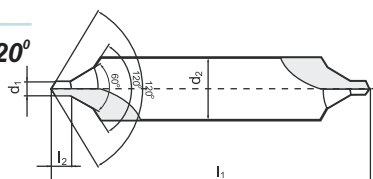

ZABUŠIVAČI 60°

CENTER DRILLS 60°

ZENTRIERBOHRER 60°

Series	Material						BZ01	BZ02	BZ03	BZ04	BZ05	BZ06
	Type						A/R	A/L	A/flat	R/R	R/L	R /flat
	Point angle						120°	120°	120°	120°	120°	120°
Finish						bright	bright	bright	bright	bright	bright	bright
d ₁		l ₁		l ₂		d ₂		price EUR				
mm		mm		mm		mm		each	each	each	each	each
00050	0.50	25.0	0.8	3.15	2,960	3,850	3,700	2,960	3,850	3,700		
00080	0.80	25.0	1.1	3.15	2,880	3,740	3,600	2,880	3,740	3,600		
00100	1.00	31.5	1.3	3.15	2,560	3,330	3,200	2,560	3,330	3,200		
00125	1.25	31.5	1.6	3.15	2,530	3,290	3,160	2,530	3,290	3,160		
00160	1.60	35.5	2.0	4.00	2,400	3,120	3,000	2,400	3,120	3,000		
00200	2.00	40.0	2.5	5.00	2,660	3,450	3,320	2,660	3,450	3,320		
00250	2.50	45.0	3.1	6.30	2,880	3,740	3,600	2,880	3,740	3,600		
00315	3.15	50.0	3.9	8.00	3,360	4,370	4,200	3,360	4,370	4,200		
00400	4.00	56.0	5.0	10.00	6,590	8,560	8,240	6,590	8,560	8,240		
00500	5.00	63.0	6.3	12.50	9,000	11,700	11,250	9,000	11,700	11,250		
00630	6.30	71.0	8.0	16.00	13,680	17,780	17,100	13,680			17,100	
00800	8.00	80.0	10.1	20.00	21,240		26,550	21,240			26,550	
01000	10.00	100.0	12.8	25.00	42,480		53,100	42,480			53,100	
01250	12.50	125.0	16.5	31.50	63,360		79,200	63,360			79,200	

ZABUŠIVAČI 60°/120°

CENTER DRILLS 60°/120°

ZENTRIERBOHRER 60°/120°

Series	Material			BZ11	BZ12	BZ13				
	Type			B/R	B/L	B/flat				
	Point angle			120°	120°	120°				
Finish			bright	bright	bright					
d ₁		l ₁		l ₂		d ₂		price EUR		
mm		mm		mm		mm		each	each	each
00100	1.00	35.5	1.3	4.0	3,840	4,990	4,800			
00125	1.25	40.0	1.6	5.0	3,840	4,990	4,800			
00160	1.60	45.0	2.0	6.3	4,160	5,410	5,200			
00200	2.00	50.0	2.5	8.0	4,480	5,820	5,600			
00250	2.50	56.0	3.1	10.0	5,440	7,070	6,800			
00315	3.15	60.0	3.9	11.2	6,720	8,740	8,400			
00400	4.00	67.0	5.0	14.0	11,160	14,510	13,950			
00500	5.00	75.0	6.3	18.0	14,040	18,250	17,550			
00630	6.30	80.0	8.0	20.0	20,160	26,210	25,200			
00800	8.00	100.0	10.1	25.0	39,600	51,480	49,500			
01000	10.00	125.0	12.8	31.5	78,480	102,020	98,100			