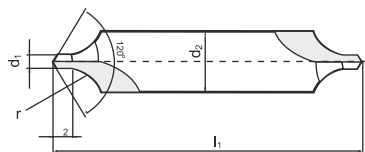

ZABUŠIVAČI 60°

CENTER DRILLS 60°

ZENTRIERBOHRER 60°

Series	Material						BZ01	BZ02	BZ03	BZ04	BZ05	BZ06
	Type						A/R	A/L	A/flat	R/R	R/L	R /flat
	Point angle						120°	120°	120°	120°	120°	120°
Finish						bright	bright	bright	bright	bright	bright	bright
d ₁		l ₁		l ₂		d ₂		price EUR				
mm		mm		mm		mm		each	each	each	each	each
00050	0.50	25.0	0.8	3.15	2,960	3,850	3,700	2,960	3,850	3,700		
00080	0.80	25.0	1.1	3.15	2,880	3,740	3,600	2,880	3,740	3,600		
00100	1.00	31.5	1.3	3.15	2,560	3,330	3,200	2,560	3,330	3,200		
00125	1.25	31.5	1.6	3.15	2,530	3,290	3,160	2,530	3,290	3,160		
00160	1.60	35.5	2.0	4.00	2,400	3,120	3,000	2,400	3,120	3,000		
00200	2.00	40.0	2.5	5.00	2,660	3,450	3,320	2,660	3,450	3,320		
00250	2.50	45.0	3.1	6.30	2,880	3,740	3,600	2,880	3,740	3,600		
00315	3.15	50.0	3.9	8.00	3,360	4,370	4,200	3,360	4,370	4,200		
00400	4.00	56.0	5.0	10.00	6,590	8,560	8,240	6,590	8,560	8,240		
00500	5.00	63.0	6.3	12.50	9,000	11,700	11,250	9,000	11,700	11,250		
00630	6.30	71.0	8.0	16.00	13,680	17,780	17,100	13,680			17,100	
00800	8.00	80.0	10.1	20.00	21,240		26,550	21,240			26,550	
01000	10.00	100.0	12.8	25.00	42,480		53,100	42,480			53,100	
01250	12.50	125.0	16.5	31.50	63,360		79,200	63,360			79,200	

ZABUŠIVAČI 60°/120°

CENTER DRILLS 60°/120°

ZENTRIERBOHRER 60°/120°

Series	Material			BZ11	BZ12	BZ13				
	Type			B/R	B/L	B/flat				
	Point angle			120°	120°	120°				
Finish			bright	bright	bright					
d ₁		l ₁		l ₂		d ₂		price EUR		
mm		mm		mm		mm		each	each	each
00100	1.00	35.5	1.3	4.0	3,840	4,990	4,800			
00125	1.25	40.0	1.6	5.0	3,840	4,990	4,800			
00160	1.60	45.0	2.0	6.3	4,160	5,410	5,200			
00200	2.00	50.0	2.5	8.0	4,480	5,820	5,600			
00250	2.50	56.0	3.1	10.0	5,440	7,070	6,800			
00315	3.15	60.0	3.9	11.2	6,720	8,740	8,400			
00400	4.00	67.0	5.0	14.0	11,160	14,510	13,950			
00500	5.00	75.0	6.3	18.0	14,040	18,250	17,550			
00630	6.30	80.0	8.0	20.0	20,160	26,210	25,200			
00800	8.00	100.0	10.1	25.0	39,600	51,480	49,500			
01000	10.00	125.0	12.8	31.5	78,480	102,020	98,100			